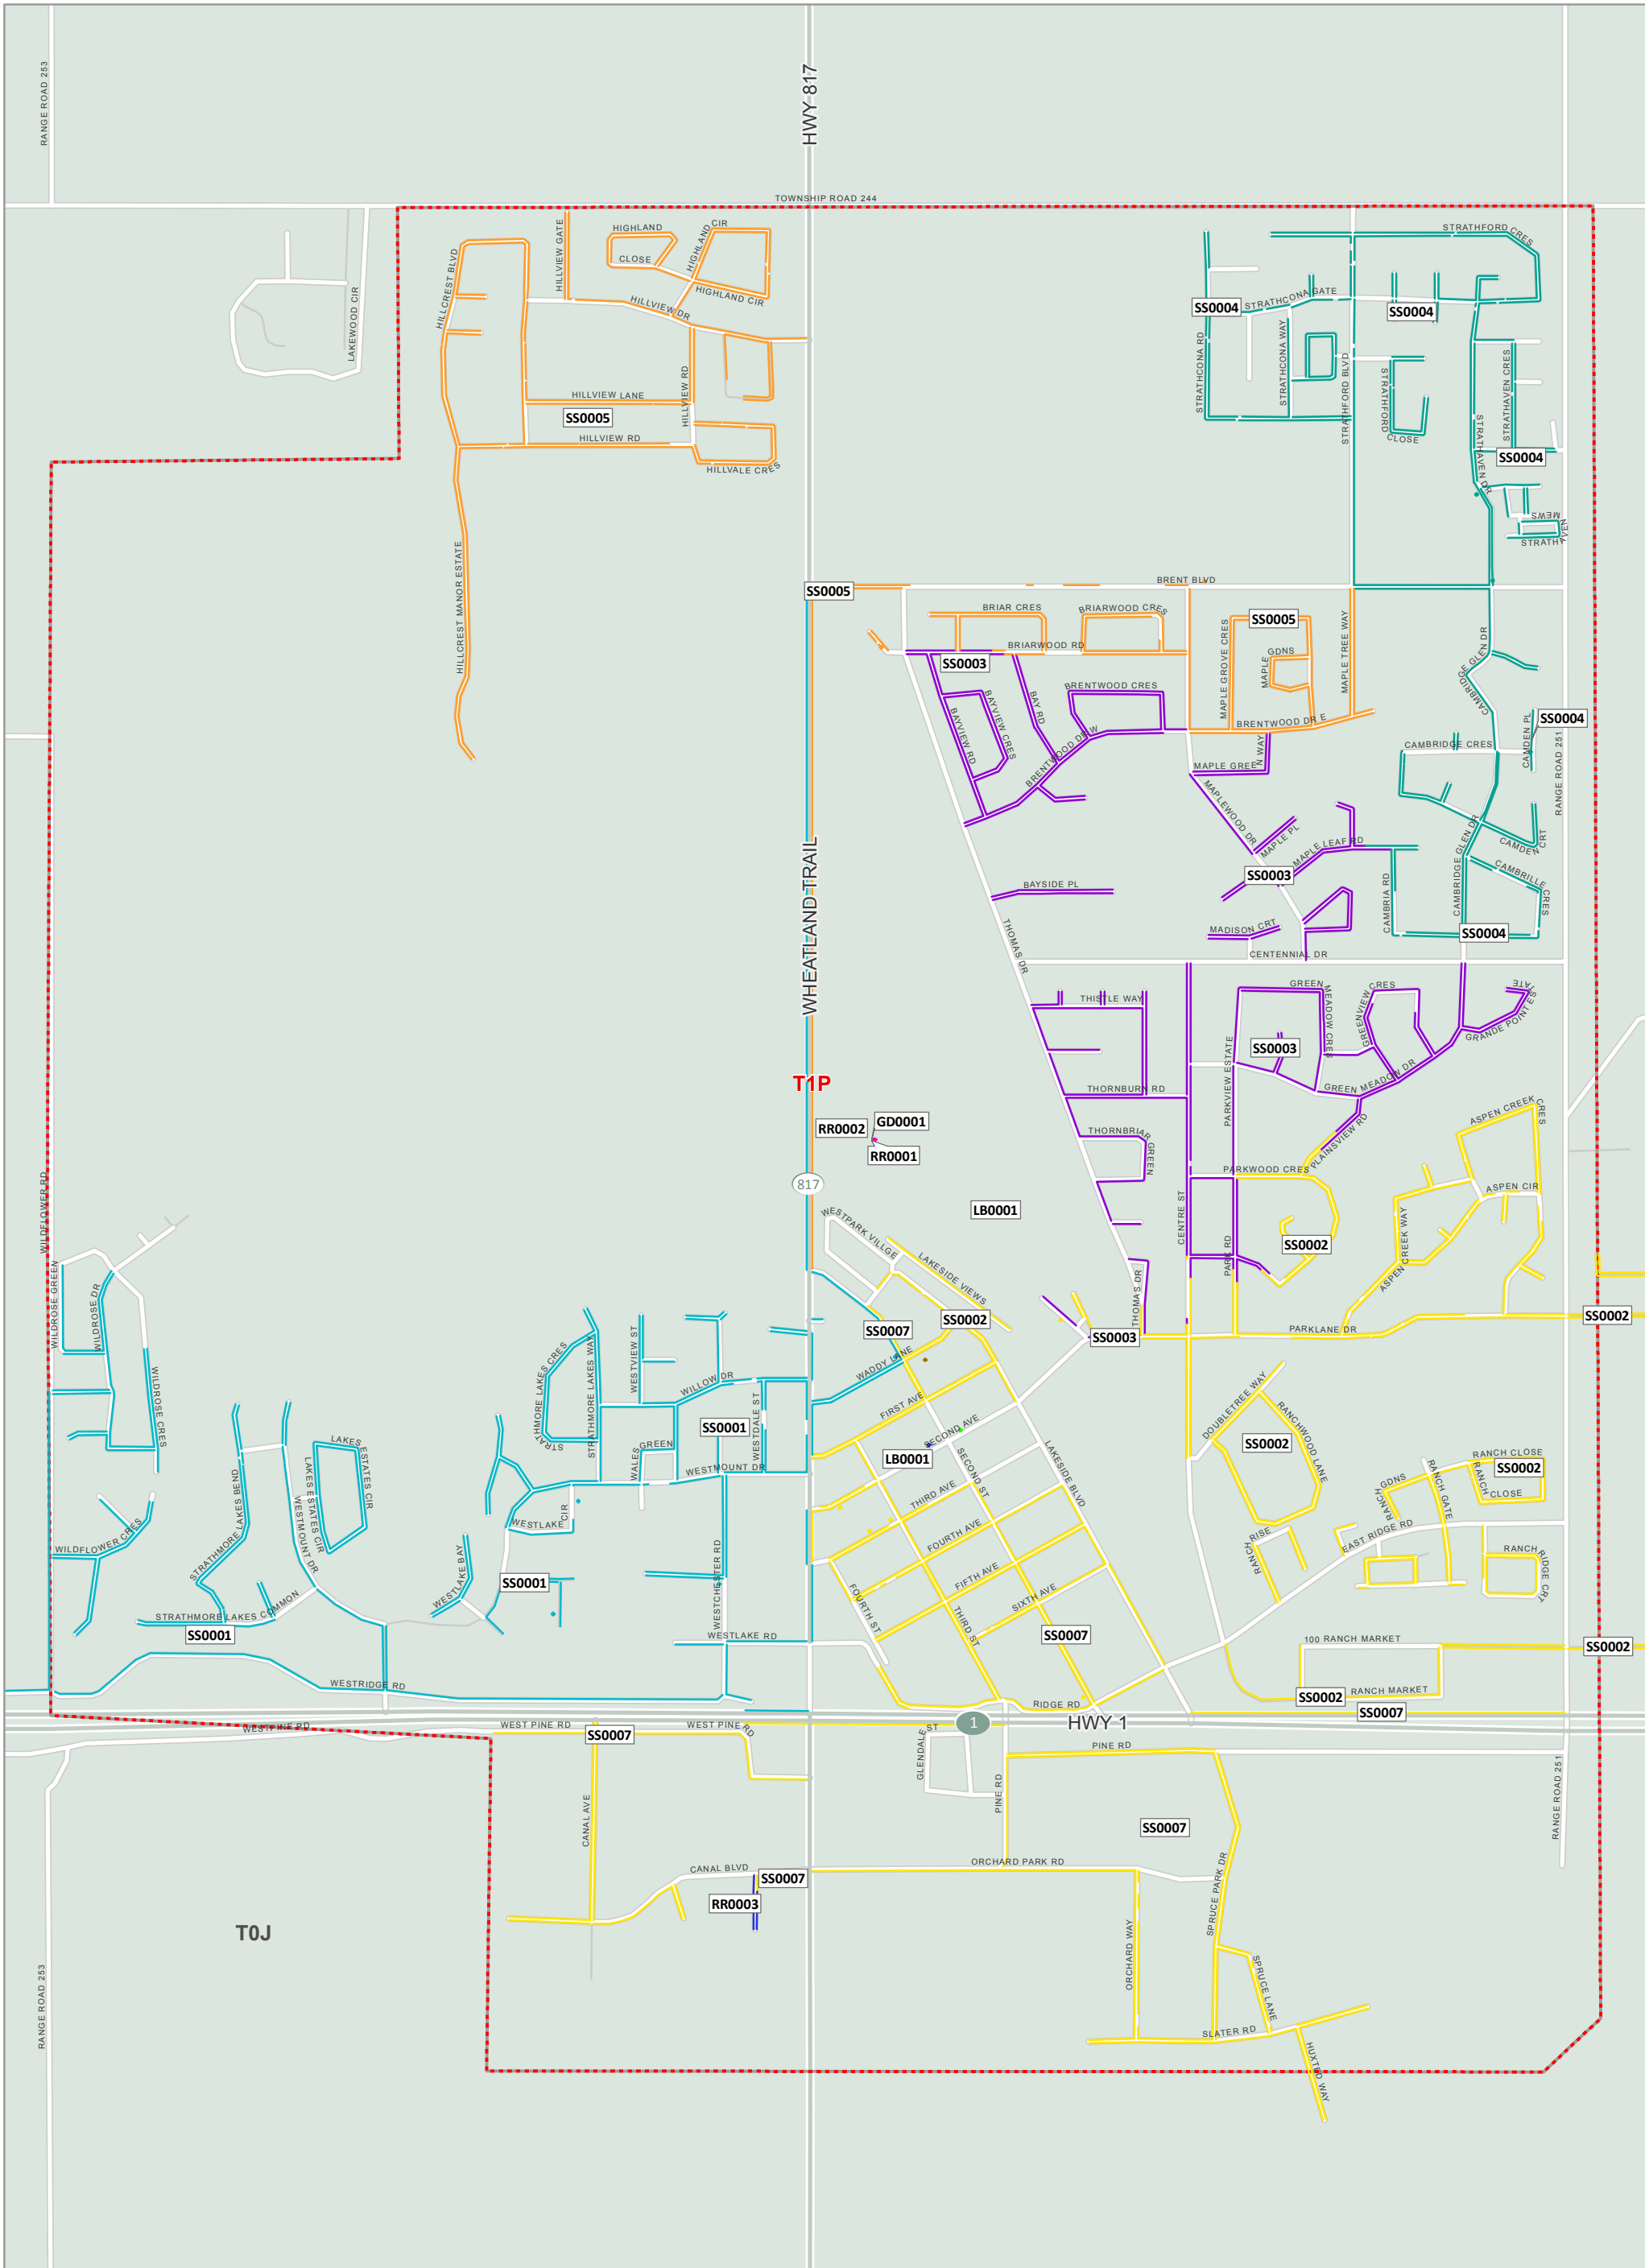

The Delivery Mode names that have an asterisk (*) indicate Modes that are split between more than one (1) FSA.
Les noms des modes de livraison avec un astérisque (*) indiquent des modes partagés entre plusieurs RTA.

From anywhere... De partout...
to anyone jusqu'à vous

Copyright © Canada Post Corporation, 2020 - This map is provided for the sole use of Canada Post customers in preparing their mail. Any other use, including resale and the use of the map as a component of another product or service, is strictly prohibited. The map is provided "as is" and Canada Post disclaims any warranty whatsoever. The map must be used only during the validity period noted and must be destroyed following the expiry of such validity period. If no validity period is indicated on the map, the map must be destroyed 30 days from the date you obtained the map from Household Counts & Maps. All rights not expressly granted are reserved by Canada Post and its licensors.

FSA Map Carte de RTA

0 0.1 0.2 0.4 0.6 0.8 km