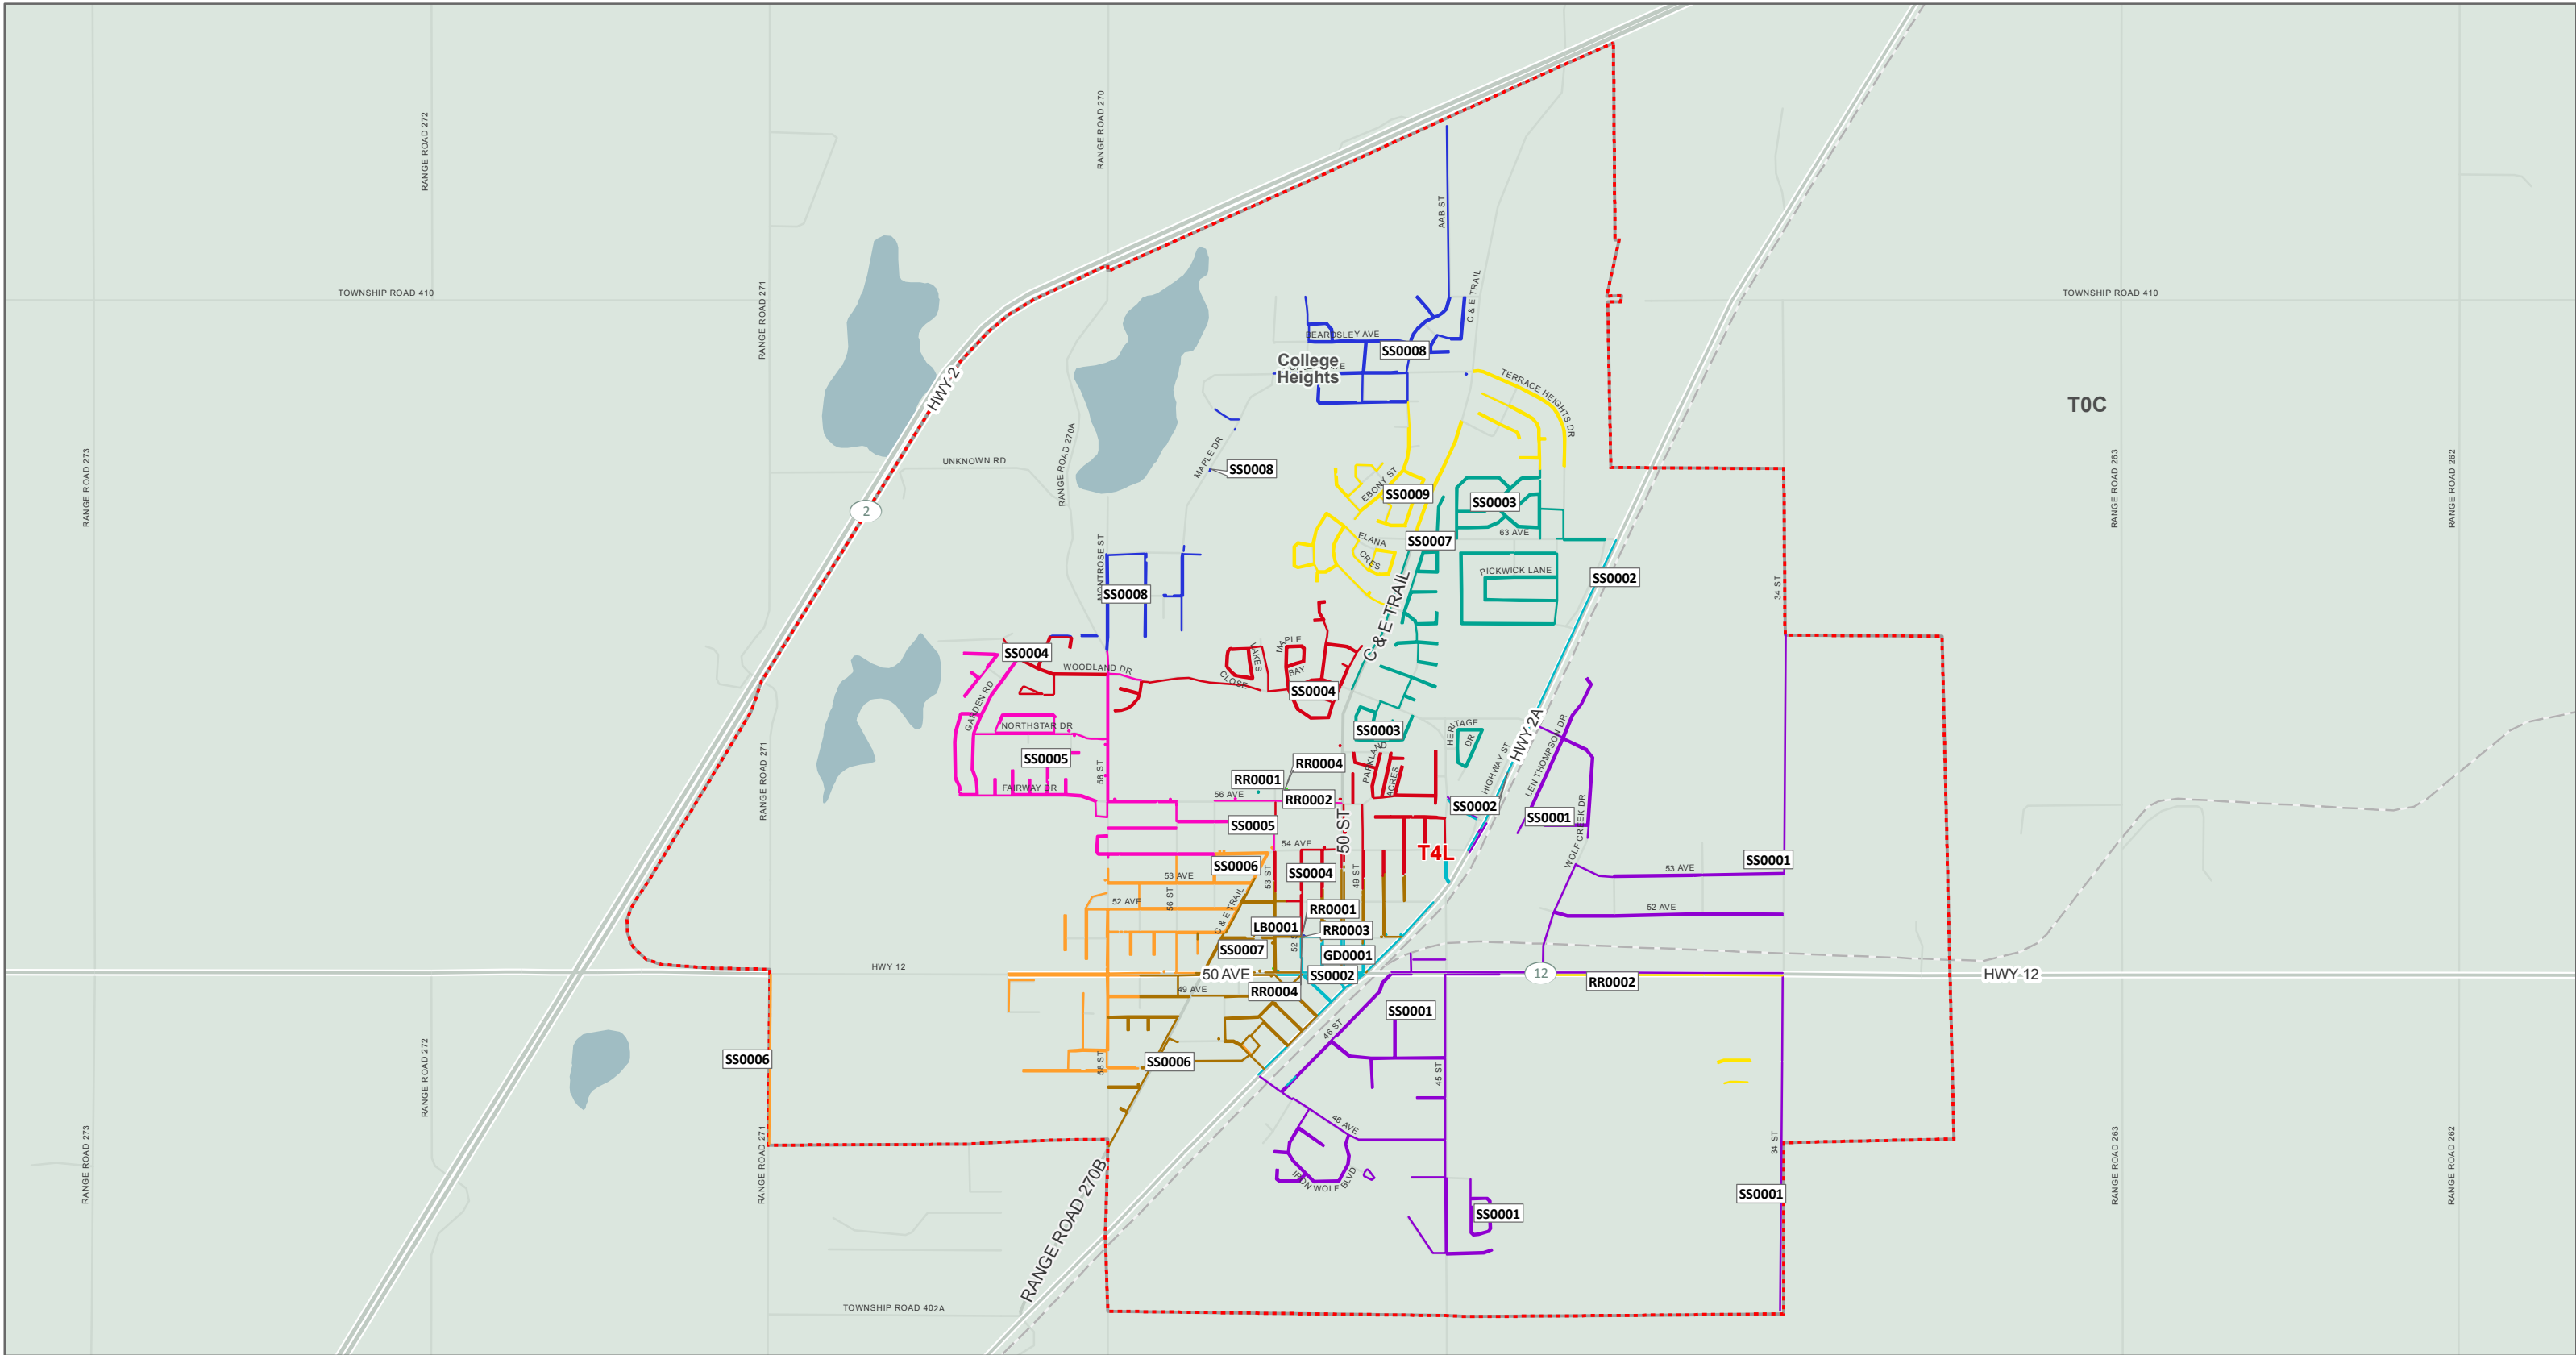

The Delivery Mode names that have an asterisk (*) indicate Modes that are split between more than one (1) FSA.
Les noms des modes de livraison avec un astérisque (*) indiquent des modes partagés entre plusieurs RTA.

FSA Map Carte de RTA

From anywhere... De partout...
to anyone jusqu'à vous

Copyright © Canada Post Corporation, 2020 - This map is provided for the sole use of Canada Post customers in preparing their mail. Any other use, including resale and the use of the map as a component of another product or service, is strictly prohibited. The map is provided "as is" and Canada Post disclaims any warranty whatsoever. The map must be used only during the validity period noted and must be destroyed following the expiry of such validity period. If no validity period is indicated on the map, the map must be destroyed 30 days from the date you obtained the map from Householder Counts & Maps. All rights not expressly granted are reserved by Canada Post and its licensors.