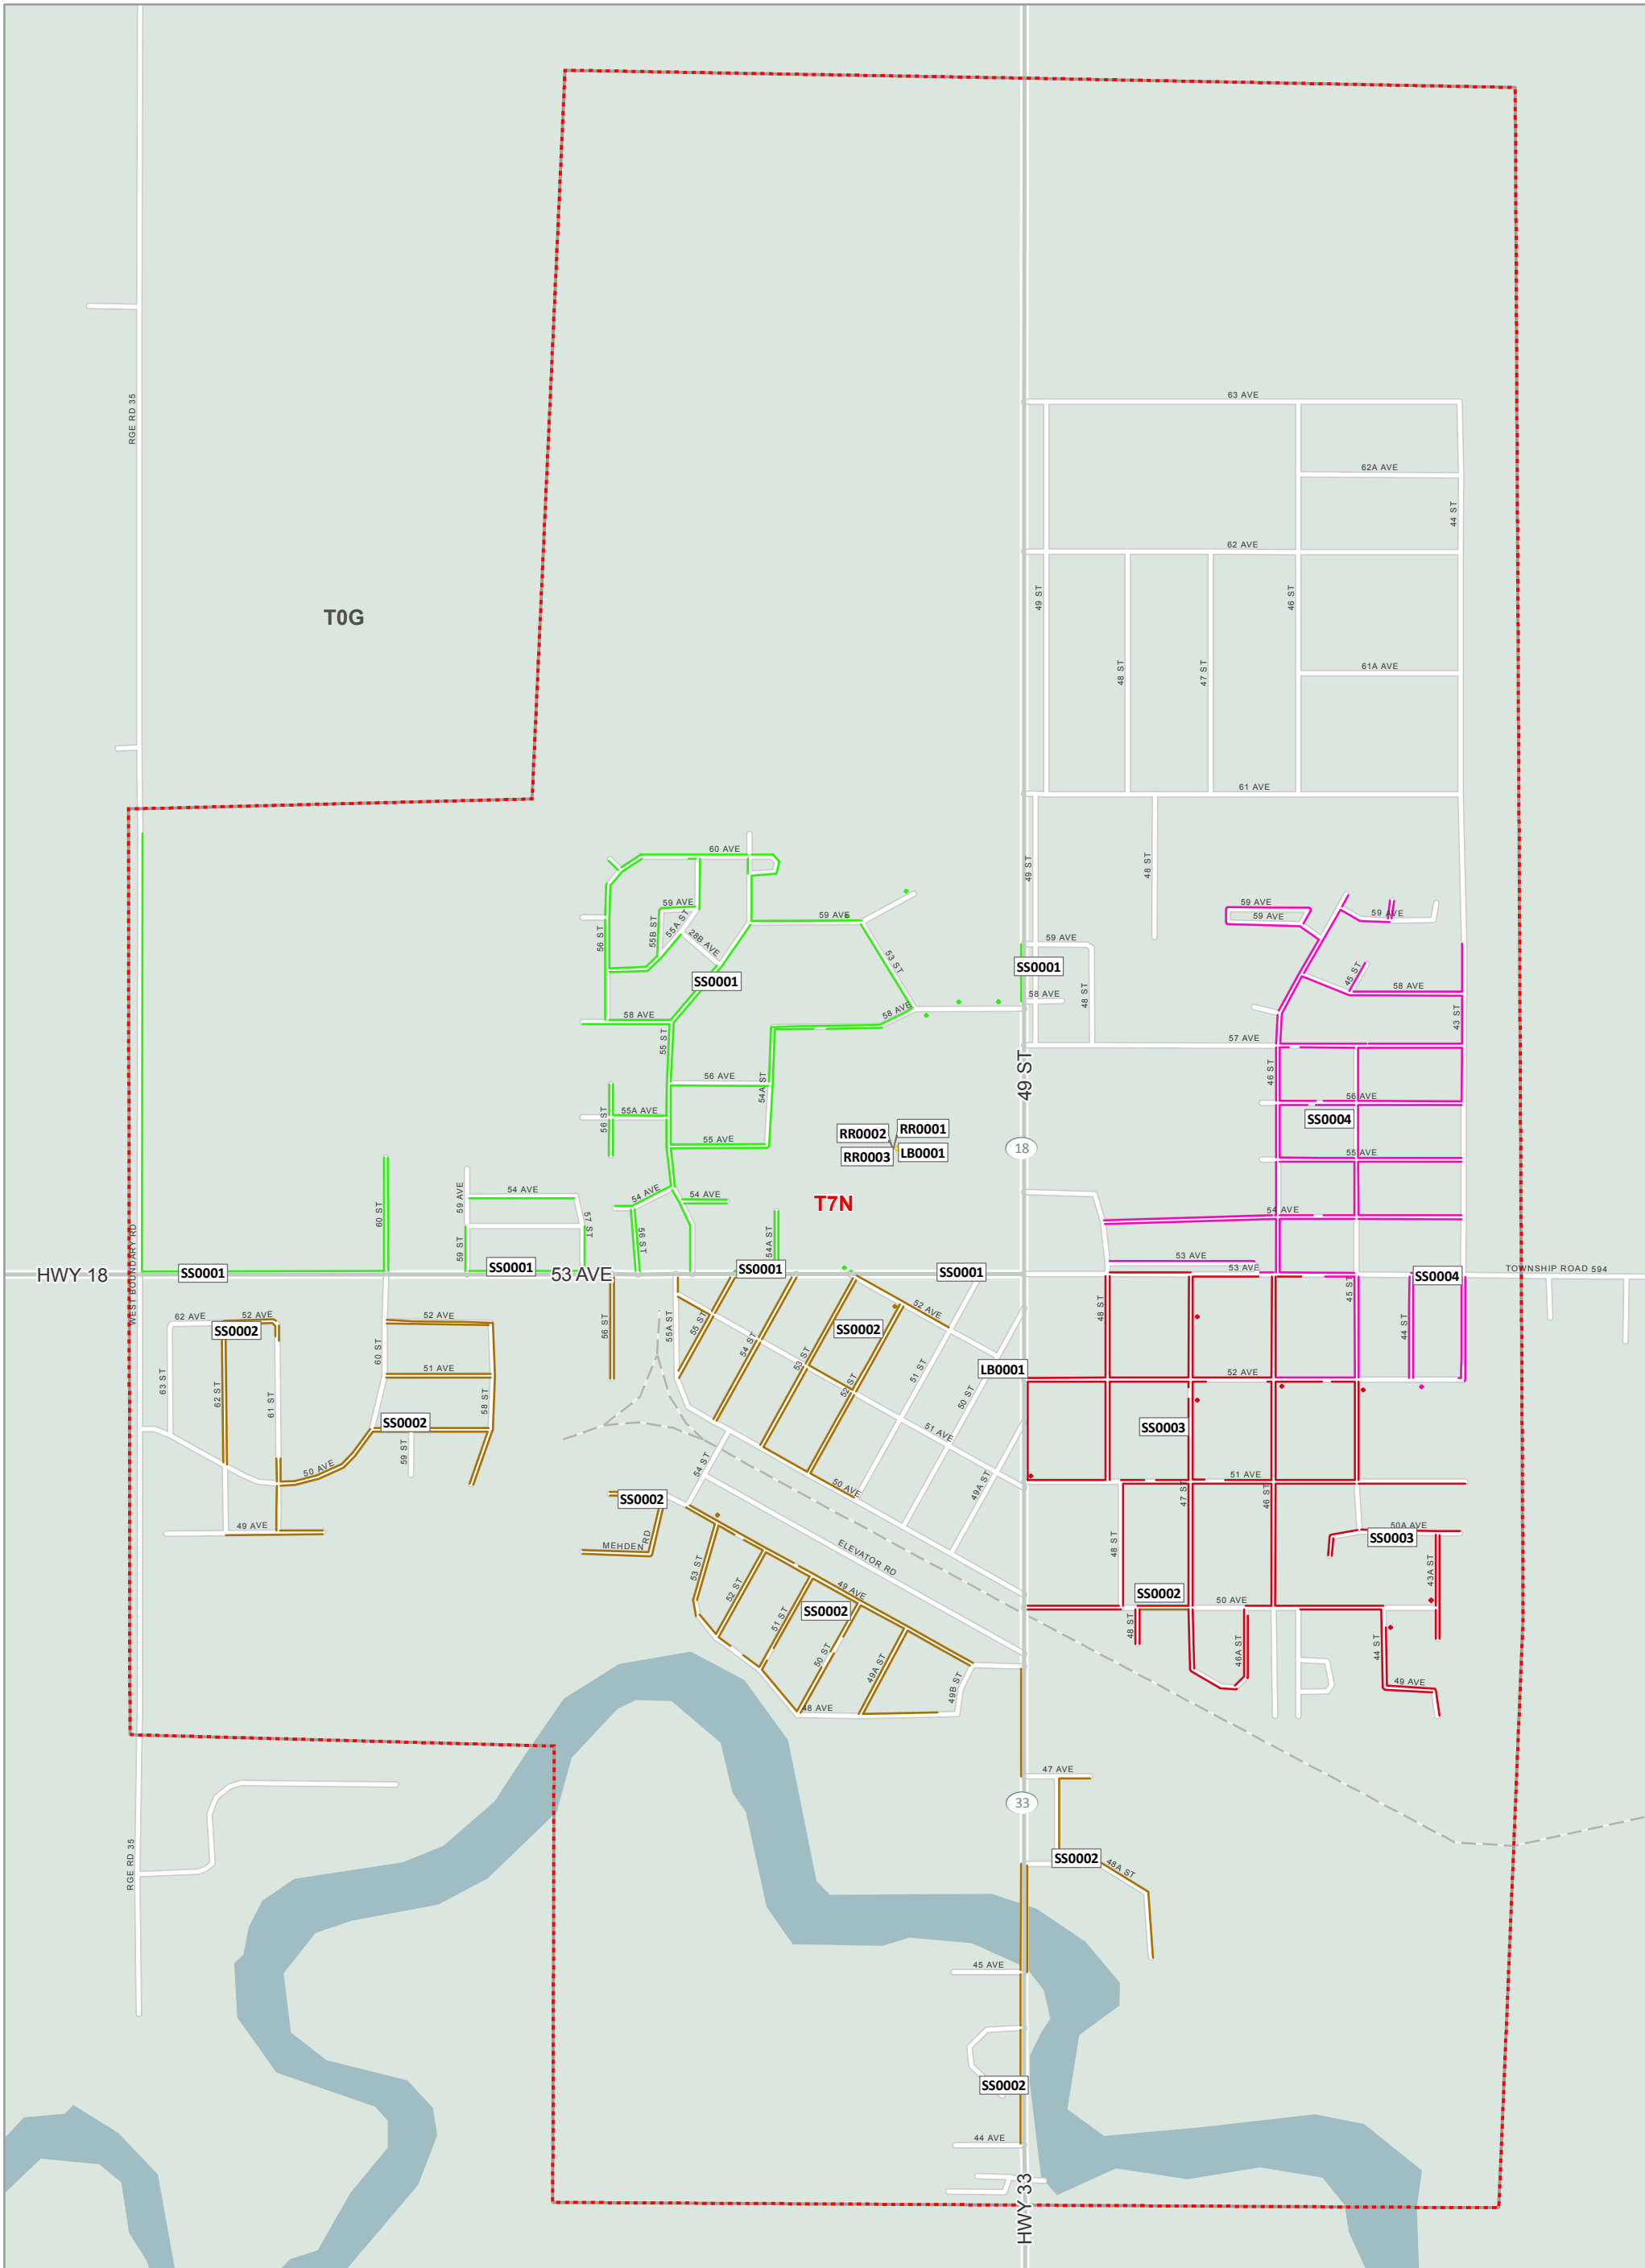

The Delivery Mode names that have an asterisk (*) indicate Modes that are split between more than one (1) FSA.
Les noms des modes de livraison avec un astérisque (*) indiquent des modes partagés entre plusieurs RTA.

From anywhere... De partout...
to anyone jusqu'à vous

Copyright © Canada Post Corporation, 2020 - This map is provided for the sole use of Canada Post customers in preparing their mail. Any other use, including resale and the use of the map as a component of another product or service, is strictly prohibited. The map is provided "as is" and Canada Post disclaims any warranty whatsoever. The map must be used only during the validity period noted and must be destroyed following the expiry of such validity period. If no validity period is indicated on the map, the map must be destroyed 30 days from the date you obtained the map from Householder Counts & Maps. All rights not expressly granted are reserved by Canada Post and its licensors.

FSA Map Carte de RTA

0 0.1 0.2 0.4 0.6 0.8 km